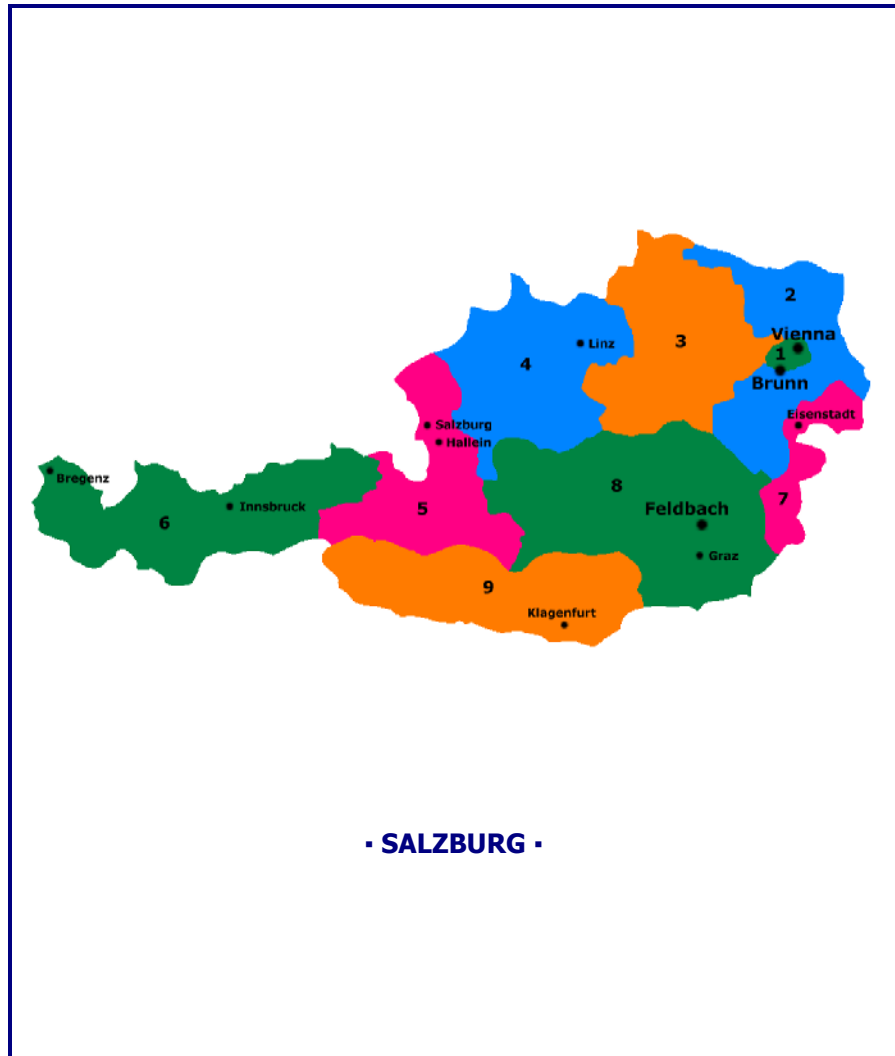

LASER TRANSPORT INTERNATIONAL LTD.

www.laserint.co.uk

**THE LASER LINK WITH AUSTRIA**

**HYTHE (Kent)  
SWINDON  
COVENTRY  
LEICESTER**

**• SALZBURG •**

**Spedition Contop GmbH  
www.contop.at**

**THE LASER LINK WITH AUSTRIA**