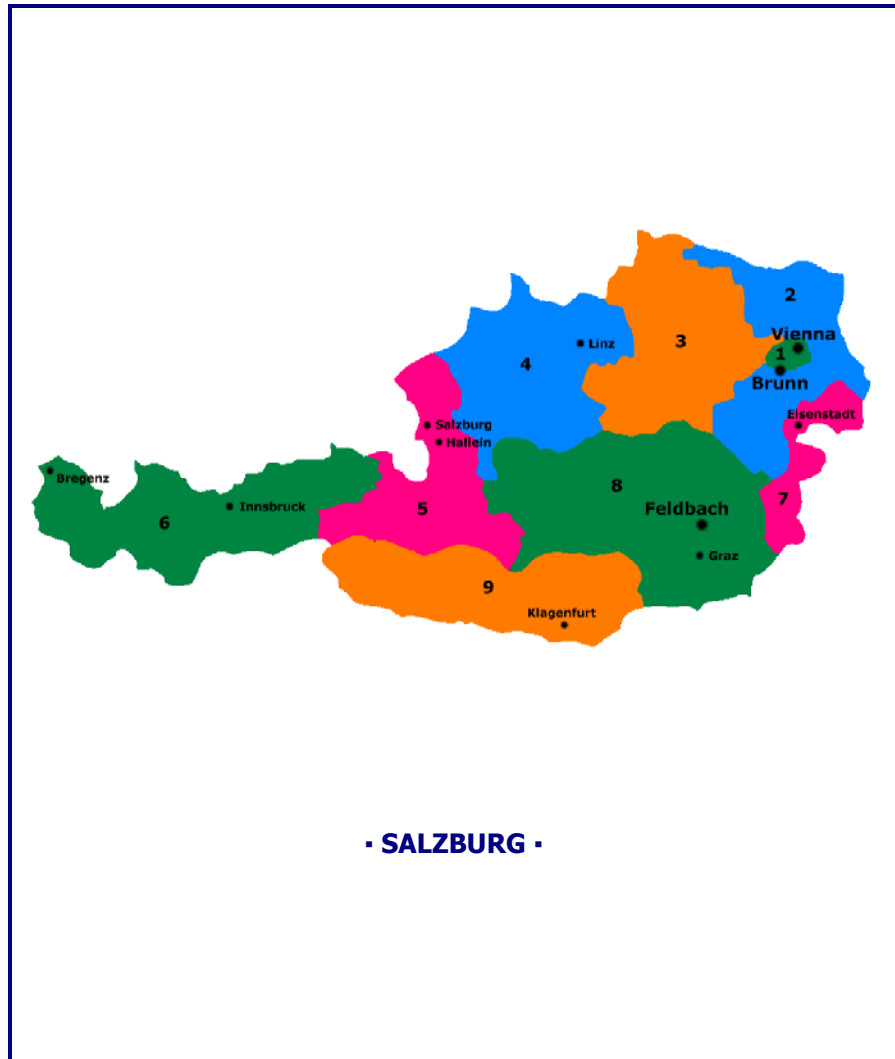

LASER TRANSPORT INTERNATIONAL LTD.

www.laserint.co.uk

THE LASER LINK WITH AUSTRIA

**HYTHE (Kent)
SWINDON
COVENTRY
LEICESTER**

**Spedition Contop GmbH
www.contop.at**

THE LASER LINK WITH AUSTRIA

DEPOT	ADDRESS	CONTACT NUMBERS	E-MAIL
SALZBURG	Spedition Contop GmbH Metzgerstrasse 54 A-5101 BERGHEIM BEI SALZBURG	Tel: (0662) 45 61 42 Fax: (0662) 45 61 34	huber-gasser@contop.at