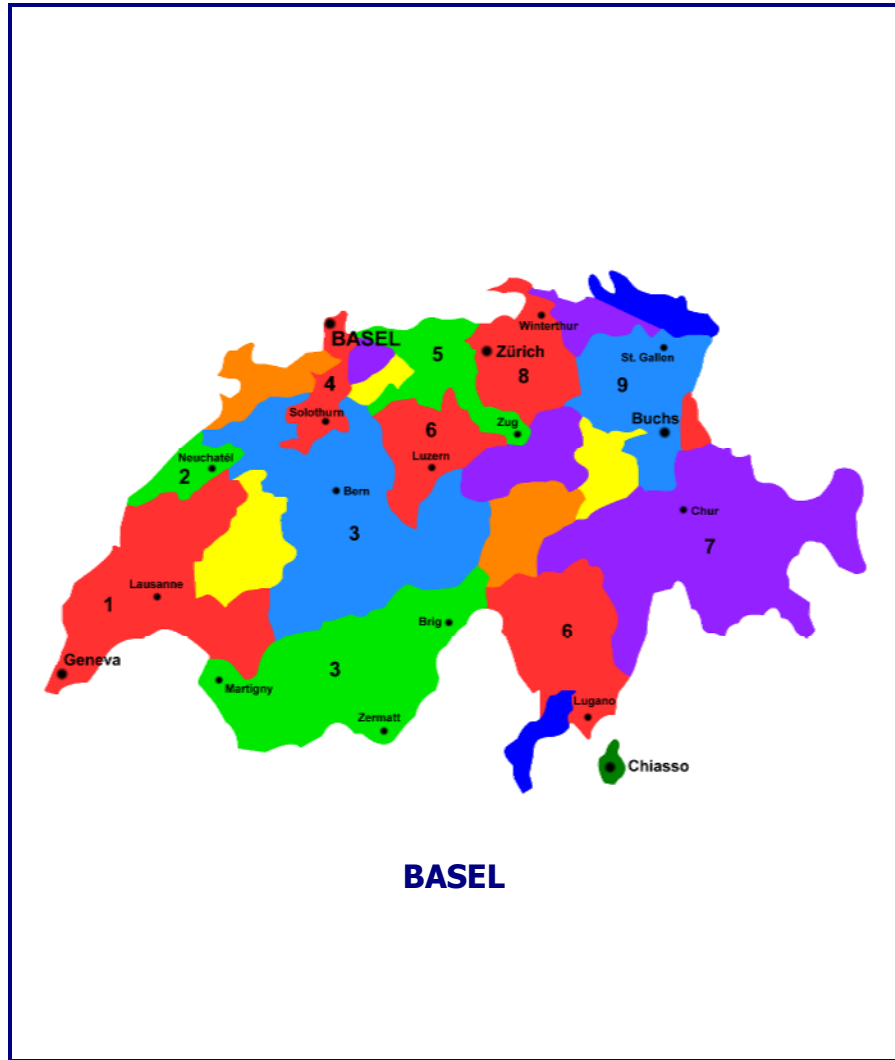

LASER TRANSPORT INTERNATIONAL LTD.

www.laserint.co.uk

THE LASER LINK WITH SWITZERLAND

HYTHE (Kent)
SWINDON
COVENTRY
LEICESTER

• REGULAR DEPARTURES • ECONOMY & EXPRESS SERVICES AVAILABLE •

www.lamprecht.ch

THE LASER LINK WITH SWITZERLAND