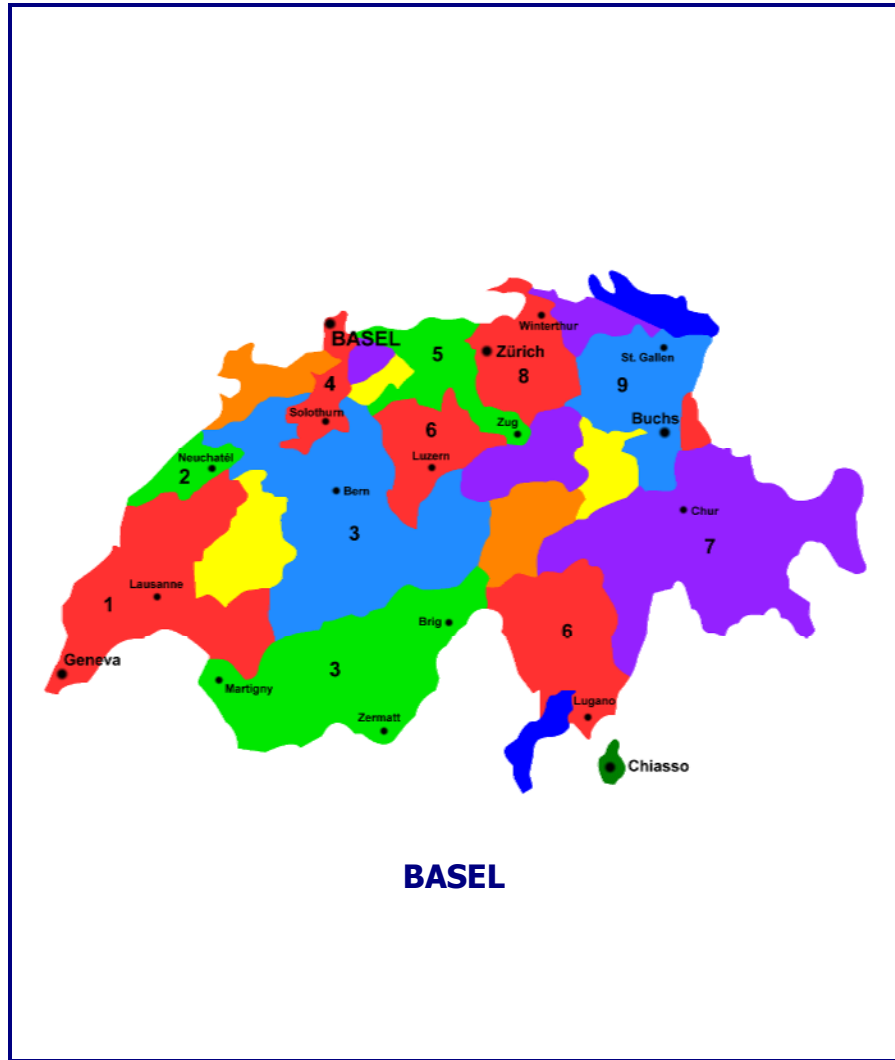

LASER TRANSPORT INTERNATIONAL LTD.

www.laserint.co.uk

**THE LASER LINK WITH SWITZERLAND**

HYTHE (Kent)  
SWINDON  
COVENTRY  
LEICESTER

**• REGULAR DEPARTURES • ECONOMY & EXPRESS SERVICES AVAILABLE •**

www.lamprecht.ch